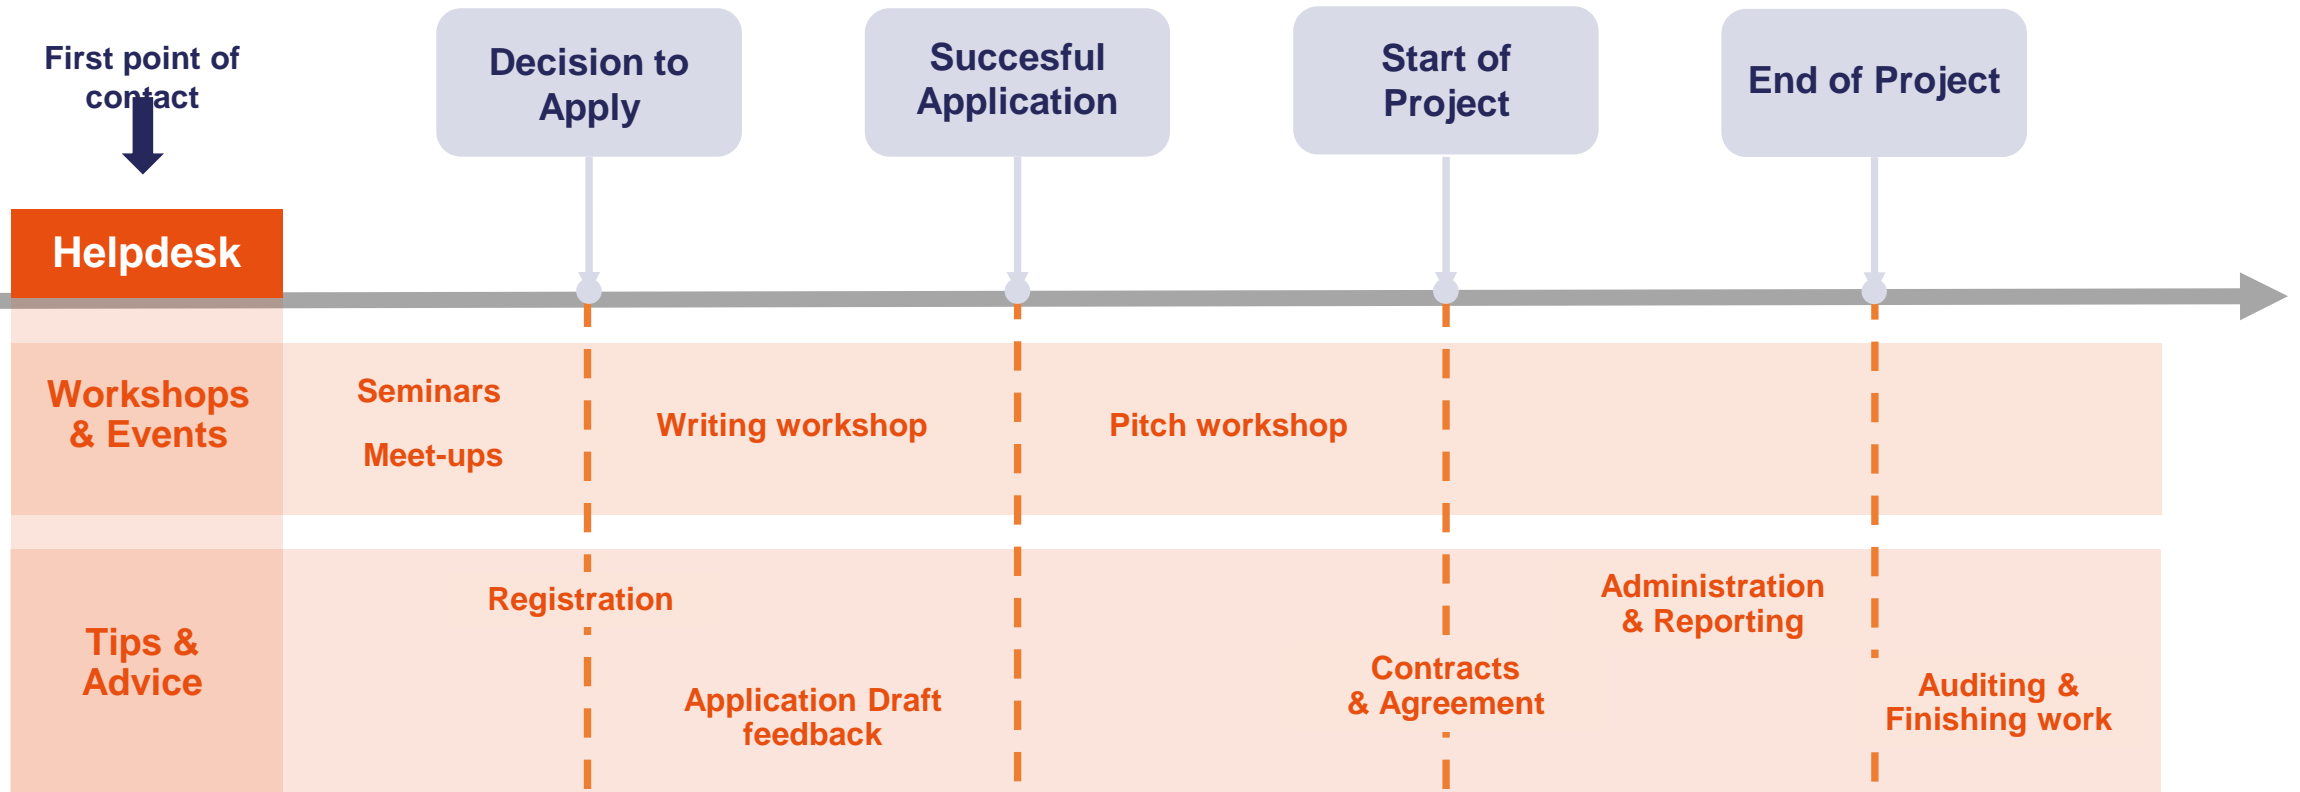

# TRL – Technology readiness level

← Main programmes within EU SME Support

EIC Pathfinder	EIC Transition	Eurostars	EIC Accelerator	Innovation Fund		
					<b>TRL 9</b>	Actual system proven in operational environment
					<b>TRL 8</b>	System complete and qualified
					<b>TRL 7</b>	System prototype demonstration in operational environment
					<b>TRL 6</b>	Technology demonstrated in relevant environment
					<b>TRL 5</b>	Technology validated in relevant environment
					<b>TRL 4</b>	Technology validated in lab
					<b>TRL 3</b>	Experimental proof of concept
					<b>TRL 2</b>	Technology concept formulated
					<b>TRL 1</b>	Basic principles observed